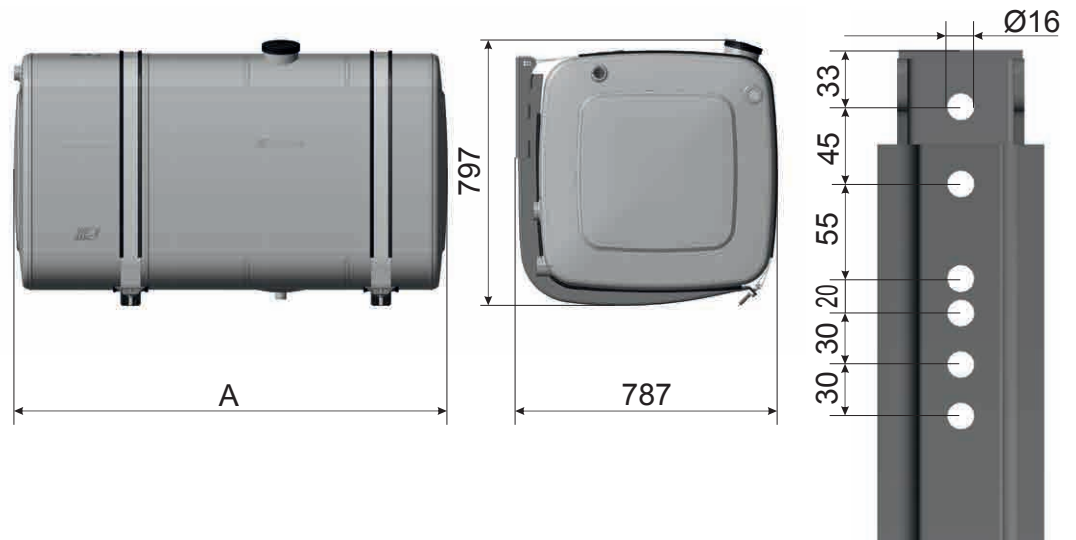

# 70/70

(sidewalls 700 mm h x 700 mm w)

Mounting kit available:

**SIDE**

Materials available:

**A** **F**

Aluminium Painted Steel  
RAL 7021

Products range	LT* diesel / oil	Features included	Filter flange code (oil)	Dimensions (only tank) L x H x W	Material	Product code NSMA: Aluminium NSMF: Painted steel	Mounting kit code <b>SIDE</b>
70/70 combined Multi Function (MF)	150/150	<b>diesel</b>	135	700 x 700 x 700	A/F	- 0150070C100	Included
	200/150	- fuel cap with key and breathing valve		800 x 700 x 700		- 0200080C100	
	200/200	- bayonet connection (for VDO level indicator)		900 x 700 x 700		- 0200090C100	
	220/170	- diesel drainage		900 x 700 x 700		- 0220090C100	
	280/170	- homologation ECE34 Part III (side installation)		1000 x 700 x 700		- 0280100C100	
	300/200	<b>oil</b>		1100 x 700 x 700		- 0300110C100	
	340/200	- spy eye 1"		1200 x 700 x 700		- 0340120C100	
	400/200	- suction connection 1" 1/2		1300 x 700 x 700		- 0400130C100	
	480/200	- air breather cap h 41mm		1500 x 700 x 700		- 0480150C100	
	600/200	- adjustable ball valve 1" 1/2		1800 x 700 x 700		- 0600180C100	
	700/200			2000 x 700 x 700		- 0700200C100	

## Mounting specifics

A (mm)	Diesel full capacity (l)	Oil level indicator capacity (l)
700	157	124
800	204	124
900	204	164
900	227	143
1000	280	143
1100	300	164
1200	343	164
1300	389	164
1500	482	164
1800	620	164
2000	701	164