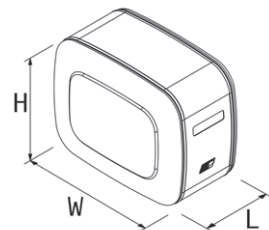

# 70/70

(sidewalls 700 mm h x 700 mm w)

Mounting kit available:

**SIDE**

Materials available:

**A** **F**

Aluminium Painted Steel  
RAL 7021

Products range	LT* diesel / oil	Features included	Filter flange code (oil)	Dimensions (only tank) L x H x W	Material	Product code NSMA: Aluminium NSMF: Painted steel	Mounting kit code <b>SIDE</b>
70/70 combined Multi Function (MF)	150/150	<b>diesel</b>	135	700 x 700 x 700	A/F	- 0150070C100	Included
	200/150	- fuel cap with key and breathing valve		800 x 700 x 700		- 0200080C100	
	200/200	- bayonet connection (for VDO level indicator)		900 x 700 x 700		- 0200090C100	
	220/170	- diesel drainage		900 x 700 x 700		- 0220090C100	
	280/170	- homologation ECE34 Part III (side installation)		1000 x 700 x 700		- 0280100C100	
	300/200	<b>oil</b>		1100 x 700 x 700		- 0300110C100	
	340/200	- spy eye 1"		1200 x 700 x 700		- 0340120C100	
	400/200	- suction connection 1" 1/2		1300 x 700 x 700		- 0400130C100	
	480/200	- air breather cap h 41mm		1500 x 700 x 700		- 0480150C100	
	600/200	- adjustable ball valve 1" 1/2		1800 x 700 x 700		- 0600180C100	
	700/200			2000 x 700 x 700		- 0700200C100	