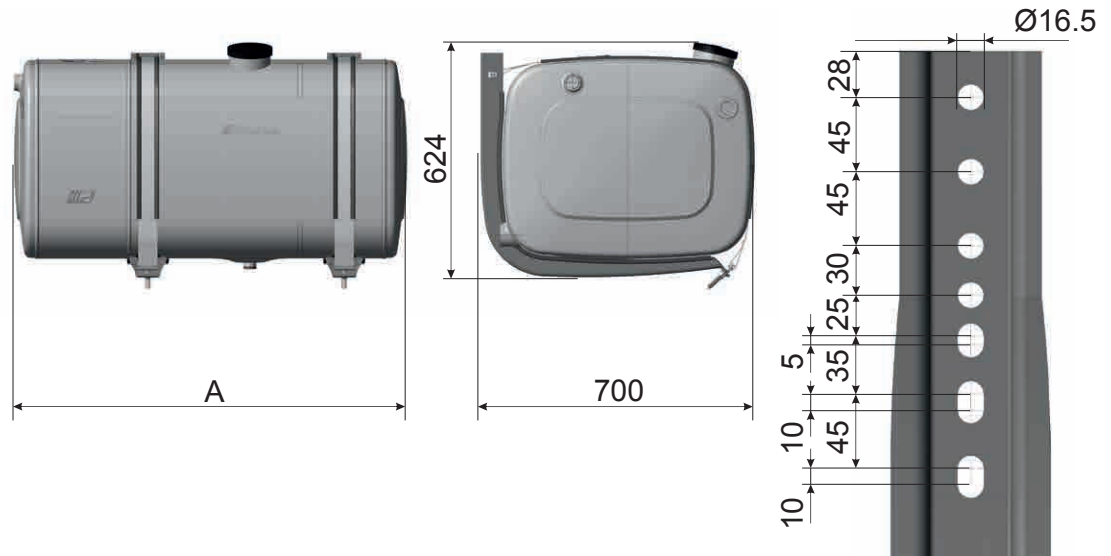

# 50/64

(sidewalls 500 mm h x 640 mm w)\*\*

Mounting kit available:

Materials available:

- A
  - F
  - I
- Aluminium Painted Steel RAL 7021      Stainless Steel

Products range	LT* diesel / oil	Features included	Filter flange code (oil)	Dimensions (only tank) L x H x W	Material	Product code NSMA: Aluminium NSMF: Painted steel NSMI: Stainless steel	Mounting kit code 
50/64 combined Multi Function (MF)	160/120	<b>diesel</b> - fuel cap with key and breathing valve - bayonet connection (for VDO level indicator)	135	1000 x 500 x 640	A/F/I	- 0160100C100	Included
	175/105	- diesel drainage - homologation ECE34 Part III (side installation)				- 0175100C100	
	190/90	<b>oil</b> - spy eye 1" - suction connection 1" 1/2 - air breather cap h 41mm - adjustable ball valve 1" 1/2				- 0191100C100	

## Mounting specifics

A	Diesel full capacity (l)	Oil level indicator capacity (l)
1000	160	094
1000	175	083
1000	189	072

Product images are for illustrative purposes only and may differ according to the actual product, accessories and mounting kit version.