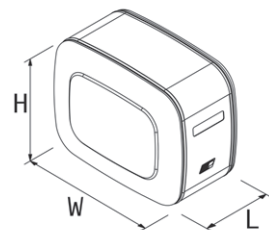

# 50/64

(sidewalls 500 mm h x 640 mm w)\*\*

Mounting kit available:

Materials available:

- A
  - F
  - I
- Aluminium Painted Steel RAL 7021      Stainless Steel

Products range	LT* diesel / oil	Features included	Filter flange code (oil)	Dimensions (only tank) L x H x W	Material	Product code NSMA: Aluminium NSMF: Painted steel NSMI: Stainless steel	Mounting kit code 
50/64 combined Multi Function (MF)	160/120	<b>diesel</b> - fuel cap with key and breathing valve - bayonet connection (for VDO level indicator)	135	1000 x 500 x 640	A/F/I	- 0160100C100	Included
	175/105	- diesel drainage - homologation ECE34 Part III (side installation)				- 0175100C100	
	190/90	<b>oil</b> - spy eye 1" - suction connection 1" 1/2 - air breather cap h 41mm - adjustable ball valve 1" 1/2				- 0191100C100	